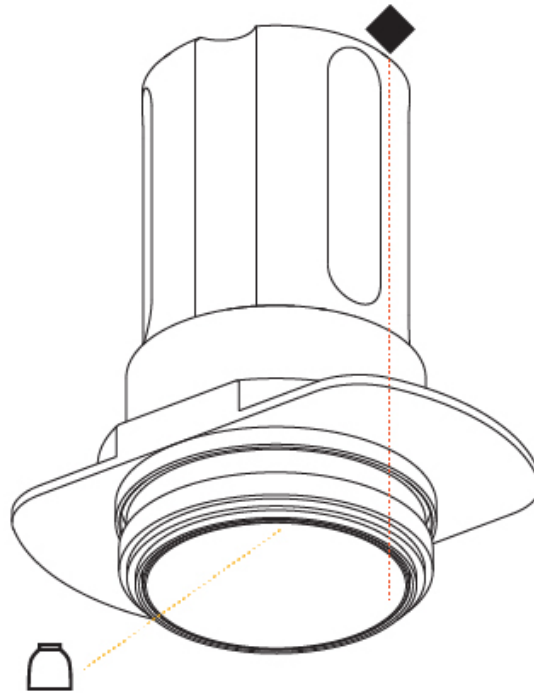

Fixture Material: Aluminum
 Cut-out Measurements: Ø 45mm / 1 3/4"
 Upon Request: Unique Sizes Unique Ceiling Thickness

ELECTRICAL

Lamp Type: LED (Zhaga Standard)
 Input Wattage (W): 7
 Total Output Wattage (W): 6.4
 Dimming: Tri-Mode (Non-Dimming and Phase Dimming (120Vac only) and 0-10V Dimming)
 Driver Included: No
 Driver Location: Remote
 Driver Type: Constant Current - 120 / 277Vac
 Input Voltage (V): 120 - 277
 Constant Current (MA): 250

45mm
1 3/4"

10 | 12 1/2 | 15mm
3/8" | 1/2" | 9/16"

INVADER DEEP TRIMLESS

A37922-

PROJECT

TYPE

SPECIFIER

QUANTITY

DATE

A

PROJECT	_____
TYPE	_____
SPECIFIER	_____
QUANTITY	_____
DATE	_____

INVADER DEEP TRIMLESS

A37922- : A37922-20-47

base number

- To build a product code in our configurator select the specify button on the base model # product page
- To build a manual product code on this datasheet choose from the options listed below in blue font and add the suffix to the base model #

GENERAL

Series: Invader Deep
 Partner: Prolicht
 Division: Architectural
 Installation: Trimless
 Product Type: Downlight
 Mounting Location: Ceiling
 Light Distribution: Downlight

PHYSICAL

Shape: Round
 Diameter (mm): 39
 Diameter (in): 1 9/16
 Height (mm): 80
 Height (in): 3 1/8
 Ceiling Thickness (mm): 10 / 12 / 15
 Ceiling Thickness (in): 3/8 or 1/2 or 9/16
 Min. Recessing Depth (mm): 150
 Min. Recessing Depth (in): 5 7/8