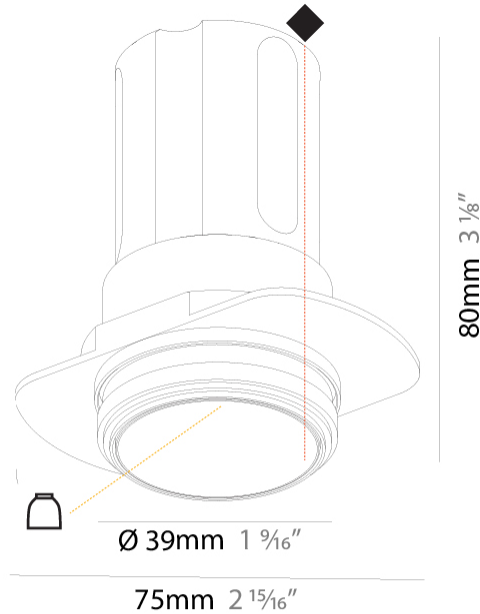

GENERAL

Series: Invader Deep
 Partner: Prolicht
 Division: Architectural
 Installation: Trimless
 Product Type: Downlight
 Mounting Location: Ceiling
 Light Distribution: Downlight

PHYSICAL

Aperture Sizes - Downlights: 1"
 Shape: Round
 Diameter (mm): 39
 Diameter (in): 1 9/16
 Height (mm): 80
 Height (in): 3 1/8
 Ceiling Thickness (mm): 10 / 12 / 15
 Ceiling Thickness (in): 3/8 or 1/2 or 9/16
 Min. Recessing Depth (mm): 150
 Min. Recessing Depth (in): 5 7/8
 Weight (kg): 0.143
 Weight (lbs): 0.31
 Fixture Finish: SSR / BKV / CWI / CRY / HAB / UFT / ITA / RUA / FTG / MYG / LOD / PUS / FRO / FUP / KIA / POP / BLS / SPG / MEY / GOH / CHC / COM / ABZ / JAG / OBR / MOS / ROR

Fixture Material: Aluminum
 Cut-out Measurements: Ø 45mm / 1 3/4"
 Upon Request: Unique Sizes Unique Ceiling Thickness

ELECTRICAL

Lamp Type: LED (Zhaga Standard)
 Input Wattage (W): 7
 Total Output Wattage (W): 6.4
 Dimming: Tri-Mode (Non-Dimming and Phase Dimming (120Vac only) and 0-10V Dimming)
 Driver Included: No
 Driver Location: Remote
 Driver Type: Constant Current - 120 / 277Vac
 Input Voltage (V): 120 - 277
 Constant Current (MA): 250

OPTICAL

Reflector: 33 / 47 / 65
 Upon Request: Special Beam Angles

RATINGS AND CERTIFICATIONS

Certified By: Certified for North American Standards
 IP rating: IP20

PROJECT
TYPE
SPECIFIER
QUANTITY
DATE

150mm
5 7/8"

GENERAL

Series: Invader Deep
 Partner: Prolicht
 Division: Architectural
 Installation: Trimless
 Product Type: Downlight
 Mounting Location: Ceiling
 Light Distribution: Downlight

PHYSICAL

Shape: Round
 Diameter (mm): 39
 Diameter (in): 1 9/16
 Height (mm): 80
 Height (in): 3 1/8
 Ceiling Thickness (mm): 10 / 12 / 15
 Ceiling Thickness (in): 3/8 or 1/2 or 9/16
 Min. Recessing Depth (mm): 150
 Min. Recessing Depth (in): 5 7/8